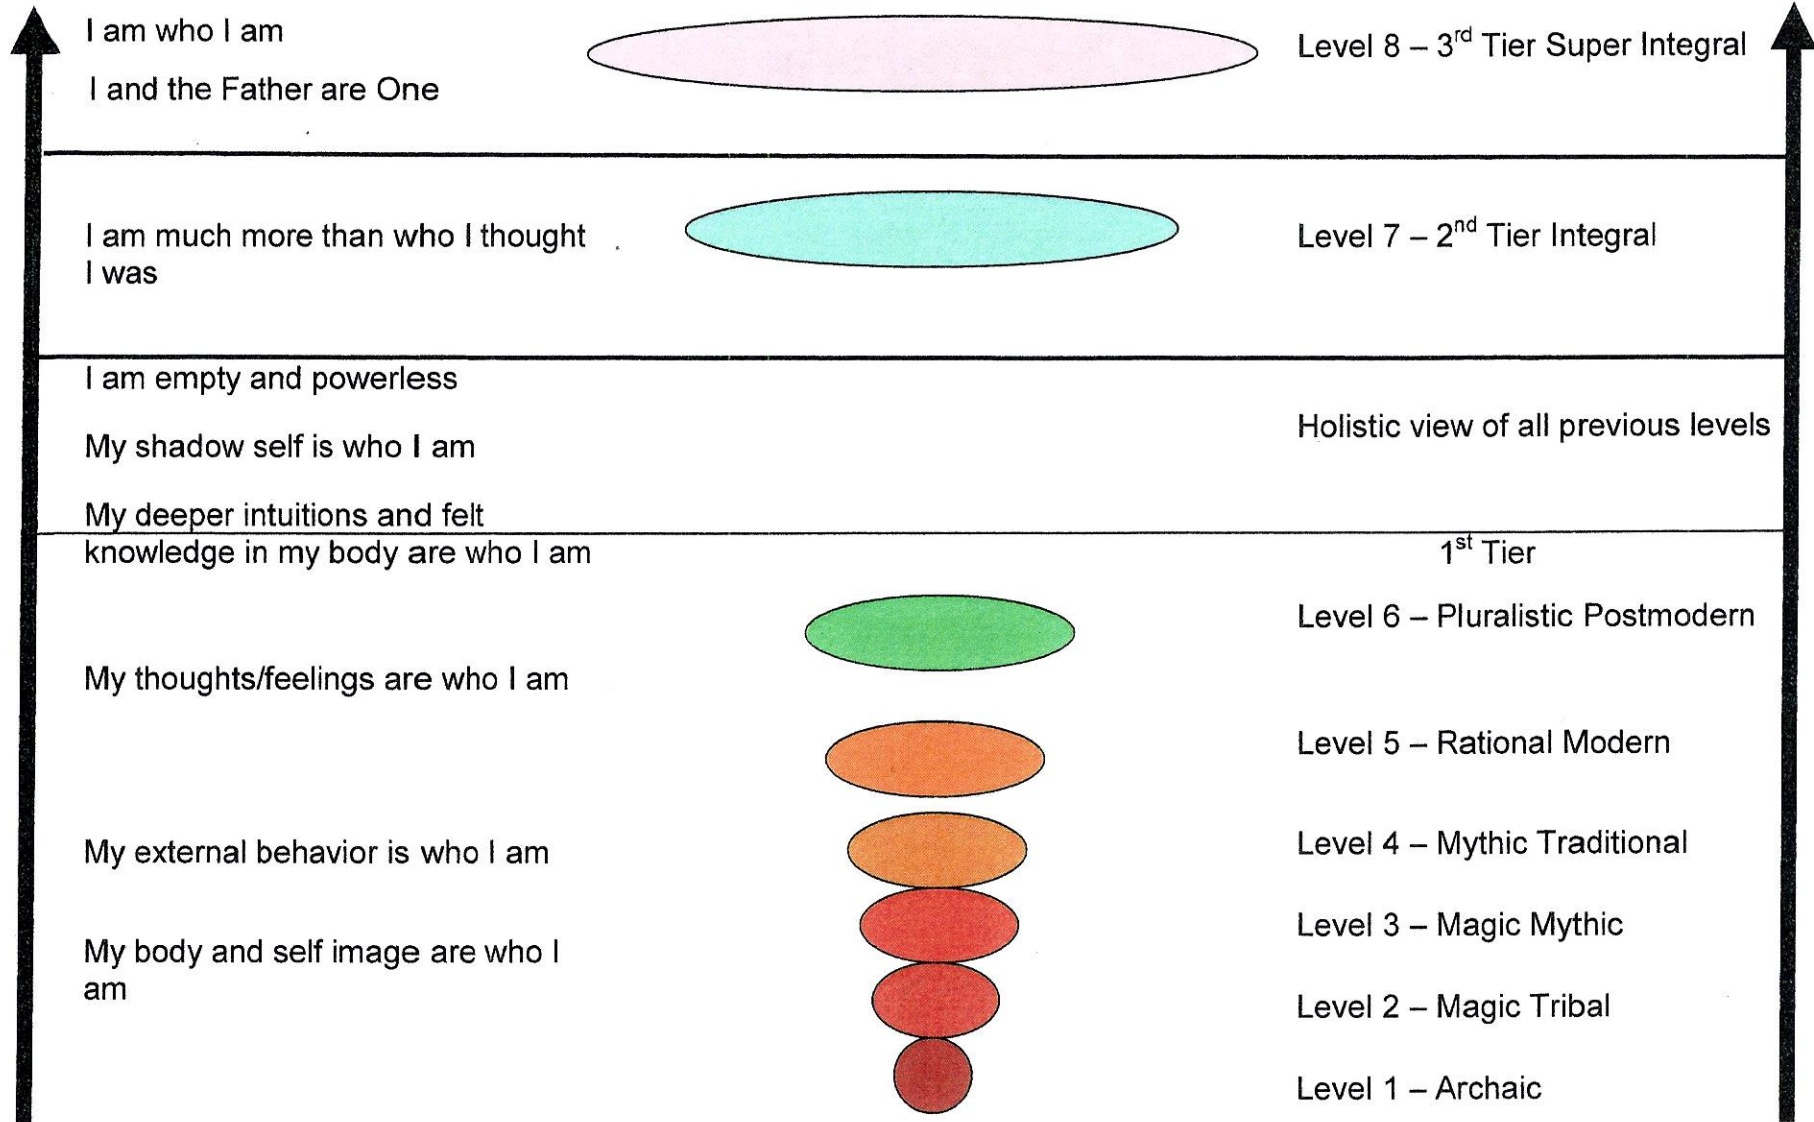

Rohr

Developmental Colors

Wilber

The Critical Spiritual Transition from Tier 1 to Tier 2

The Spiral of Spirituality

What is of ultimate concern?

Amen, Amen, I say to you, unless a grain of wheat falls to the ground and dies, it remains just a grain of wheat; but if it dies, it produces much fruit.