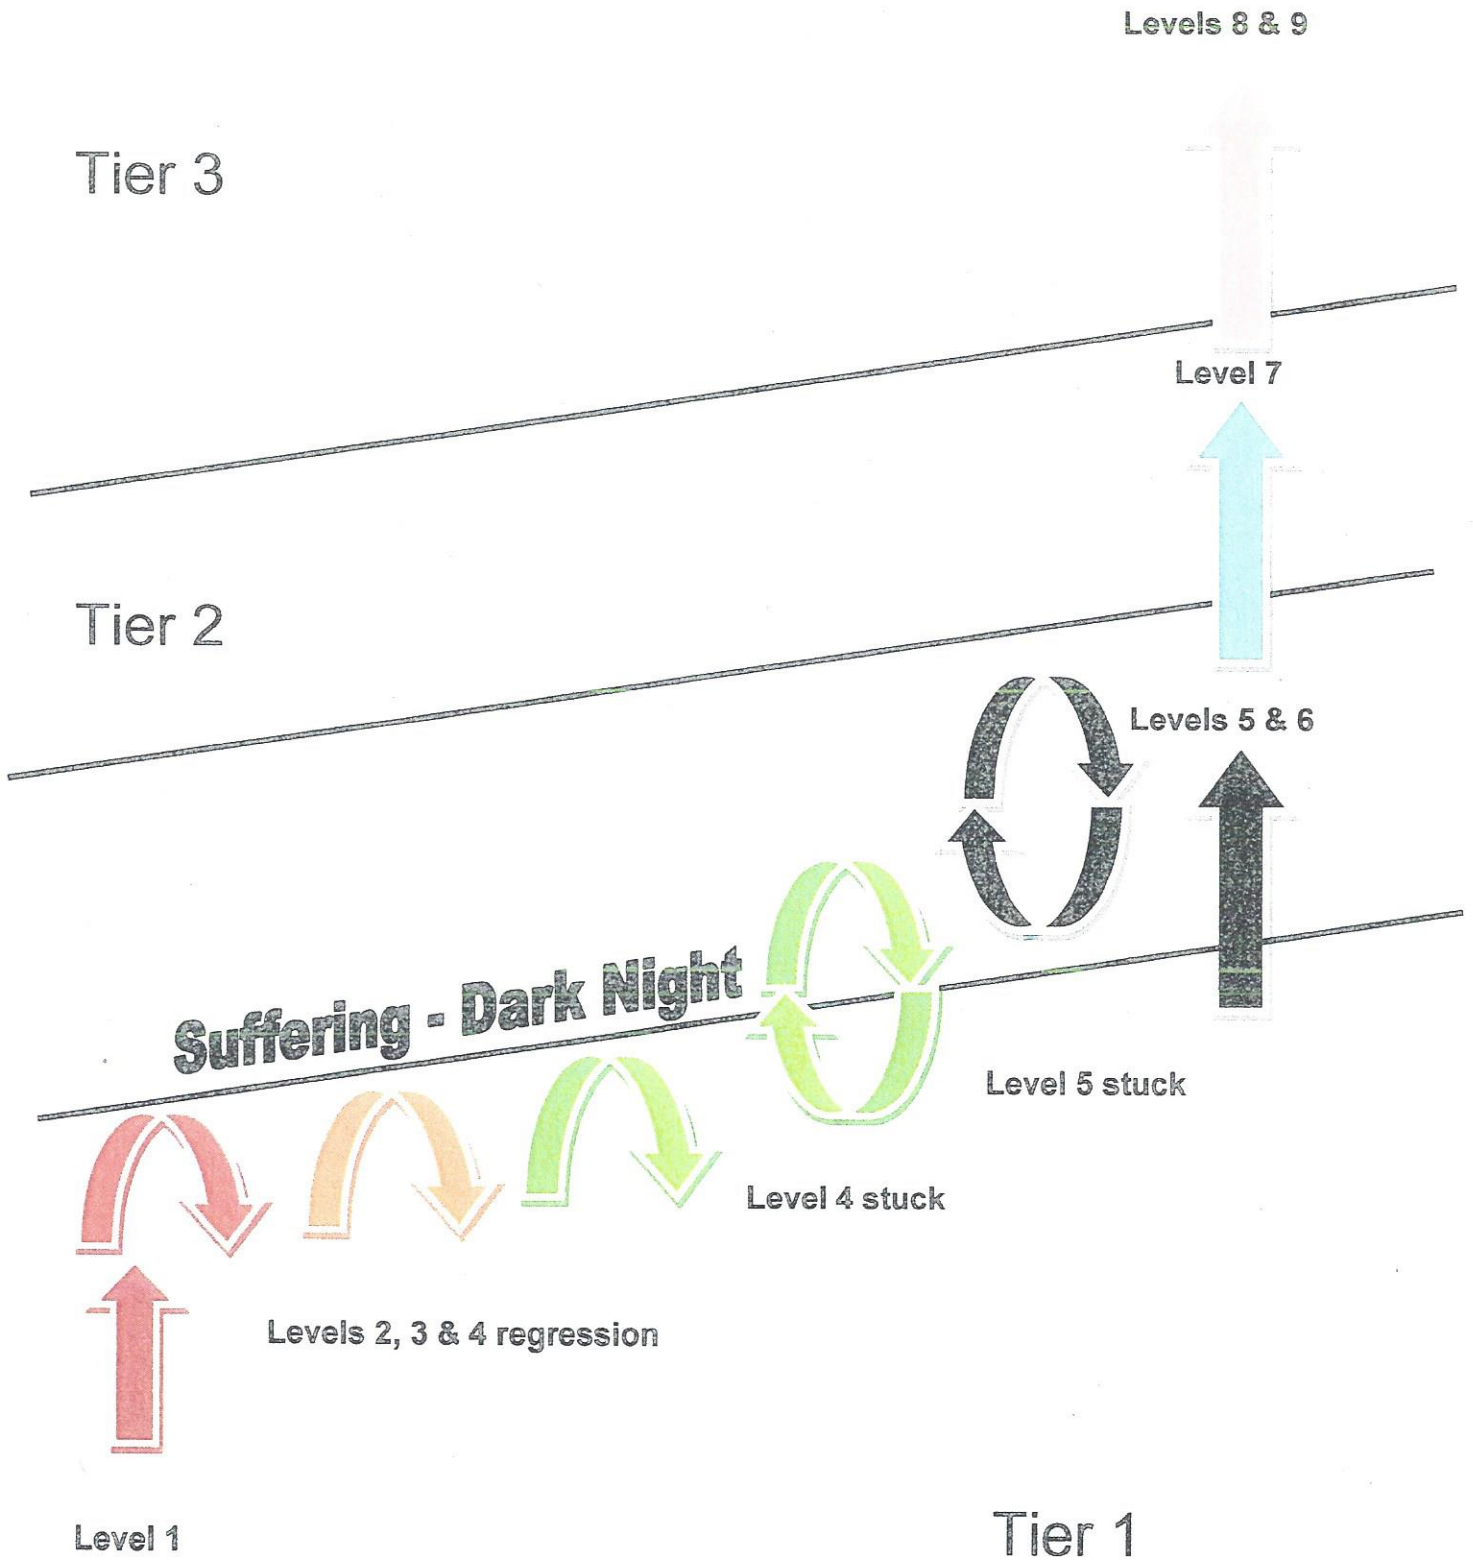

Rohr

Developmental Colors

Wilber

The Critical Spiritual Transition from Tier 1 to Tier 2

The Spiral of Spirituality

What is of ultimate concern?

Amen, Amen, I say to you, unless a grain of wheat falls to the ground and dies, it remains just a grain of wheat; but if it dies, it produces much fruit.

John 12:24

We cannot live the afternoon of life according to the program of life's morning, for what was great in the morning will be little at evening and what in the morning was true, will at evening have become a lie.